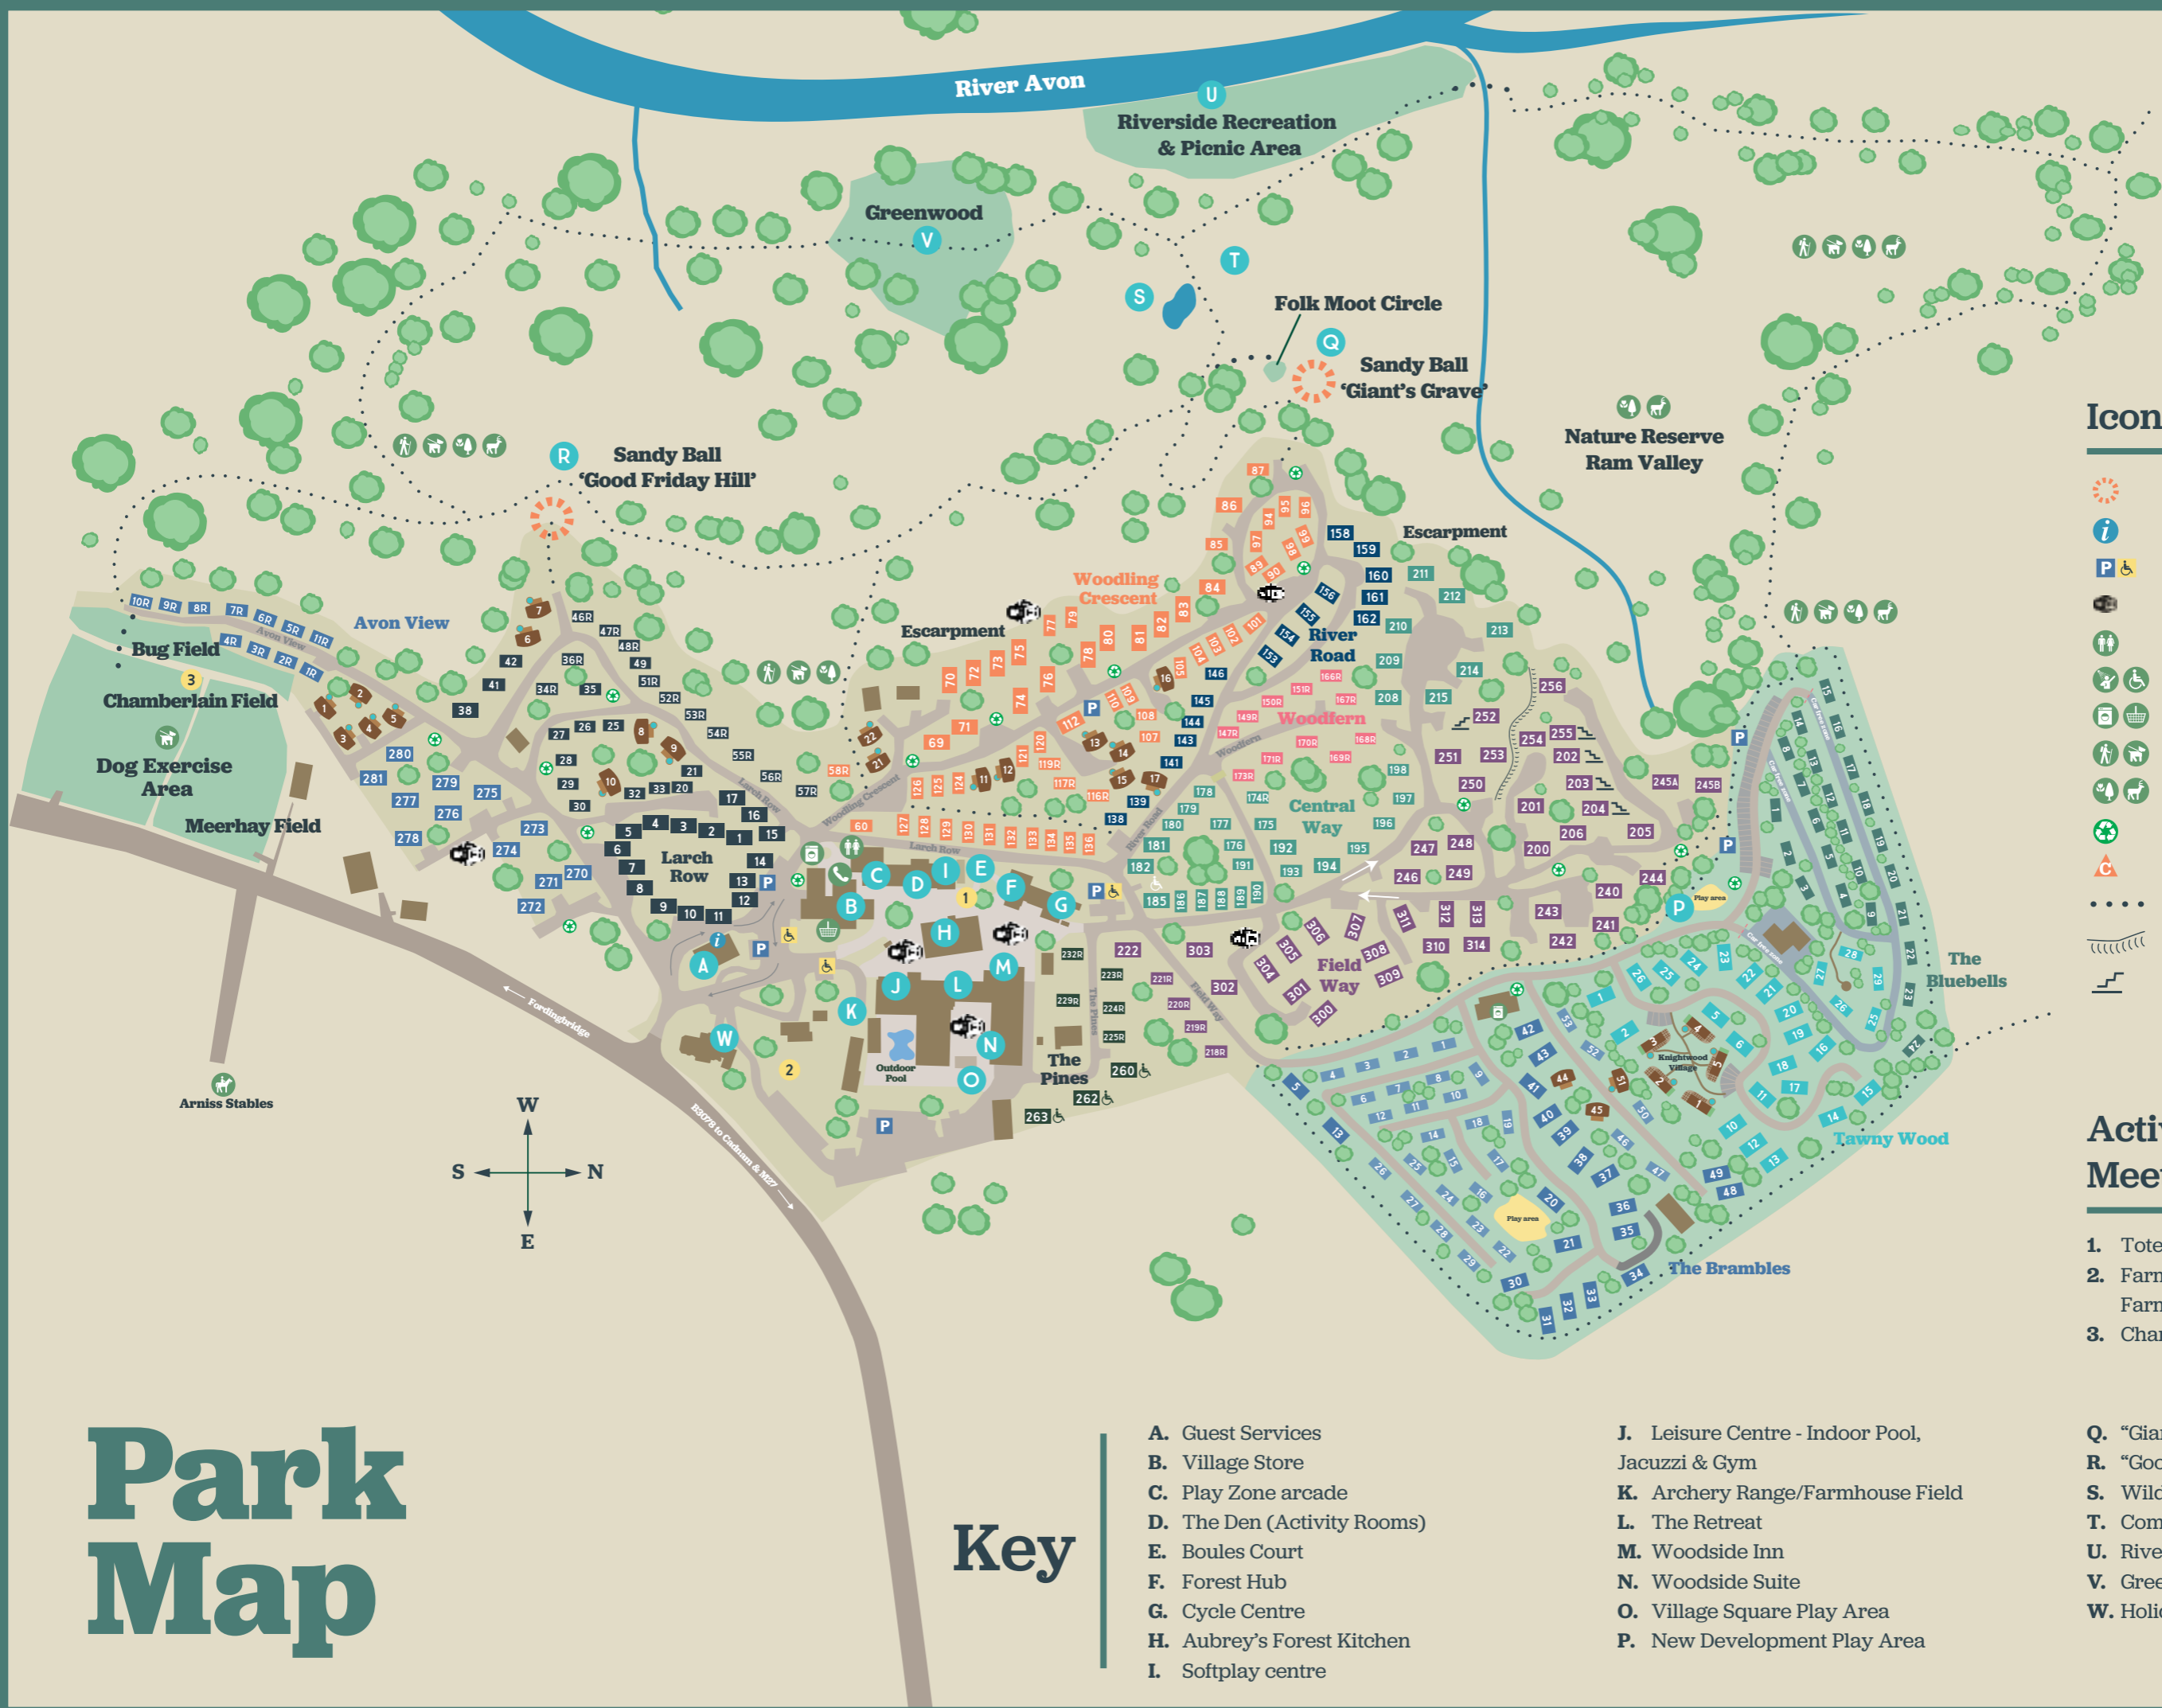

# Park Map

## Key

- A. Guest Services
- B. Village Store
- C. Play Zone arcade
- D. The Den (Activity Rooms)
- E. Boules Court
- F. Forest Hub
- G. Cycle Centre
- H. Aubrey's Forest Kitchen
- I. Softplay centre

- J. Leisure Centre - Indoor Pool, Jacuzzi & Gym
- K. Archery Range/Farmhouse Field
- L. The Retreat
- M. Woodside Inn
- N. Woodside Suite
- O. Village Square Play Area
- P. New Development Play Area

## Icon Guide

- Sandy Balls
- Information Point
- Vehicle Parking
- Free WiFi
- Toilets
- Showers / Disabled Access
- Laundry / Shop
- Walking / Dogs (on leads)
- Forest / Nature Reserve
- Recycle Point
- Chemical Disposal
- Footpaths
- Embankment
- Steps

## Activity Meeting Points

1. Totem Pole
2. Farmhouse Barn & Farmhouse Arena
3. Chamberlain Field

- Q. "Giants Grave" Sandy Ball
- R. "Good Friday Hill" Sandy Ball
- S. Wildlife Pond
- T. Combat Games Forest Arena
- U. River Field (Fishing)
- V. Greenwood
- W. Holiday Home Sales Office