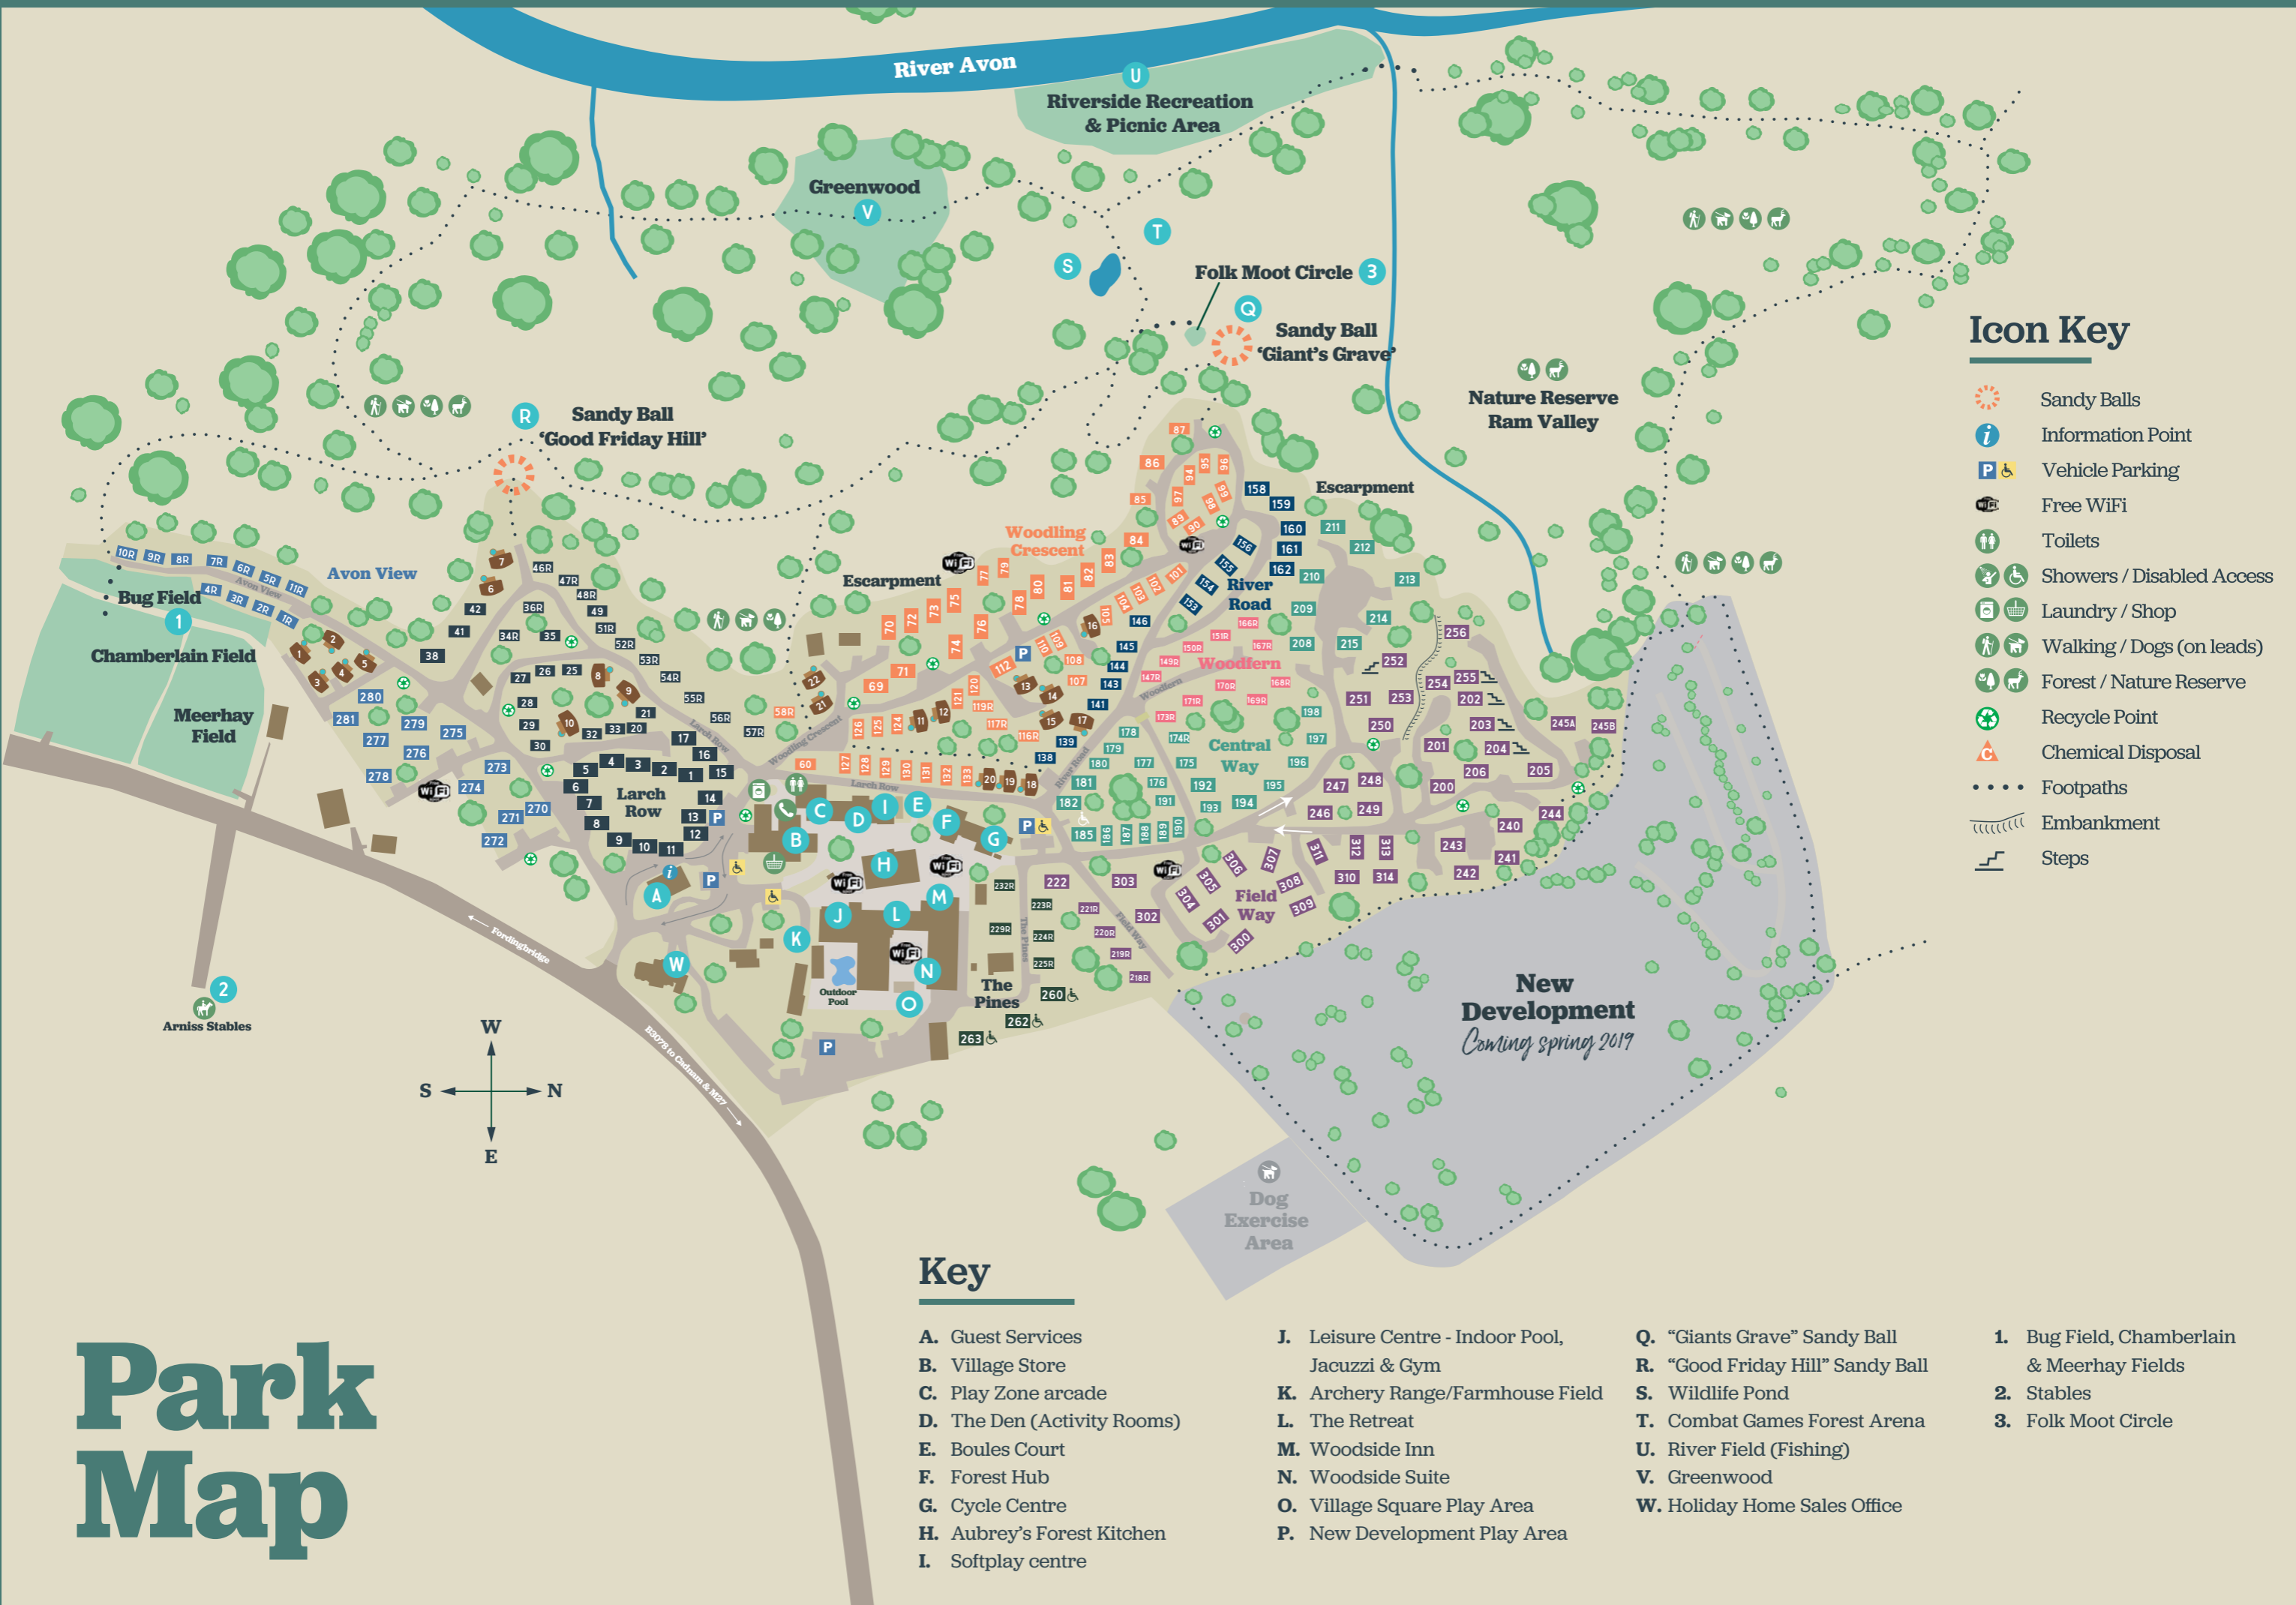

Park Map

Icon Key

- Sandy Balls
- Information Point
- Vehicle Parking
- Free WiFi
- Toilets
- Showers / Disabled Access
- Laundry / Shop
- Walking / Dogs (on leads)
- Forest / Nature Reserve
- Recycle Point
- Chemical Disposal
- Footpaths
- Embankment
- Steps

Key

- | | | | |
|---|--|---|--|
| <ul style="list-style-type: none"> A. Guest Services B. Village Store C. Play Zone arcade D. The Den (Activity Rooms) E. Boules Court F. Forest Hub G. Cycle Centre H. Aubrey's Forest Kitchen I. Softplay centre | <ul style="list-style-type: none"> J. Leisure Centre - Indoor Pool, Jacuzzi & Gym K. Archery Range/Farmhouse Field L. The Retreat M. Woodside Inn N. Woodside Suite O. Village Square Play Area P. New Development Play Area | <ul style="list-style-type: none"> Q. "Giants Grave" Sandy Ball R. "Good Friday Hill" Sandy Ball S. Wildlife Pond T. Combat Games Forest Arena U. River Field (Fishing) V. Greenwood W. Holiday Home Sales Office | <ul style="list-style-type: none"> 1. Bug Field, Chamberlain & Meerhay Fields 2. Stables 3. Folk Moot Circle |
|---|--|---|--|