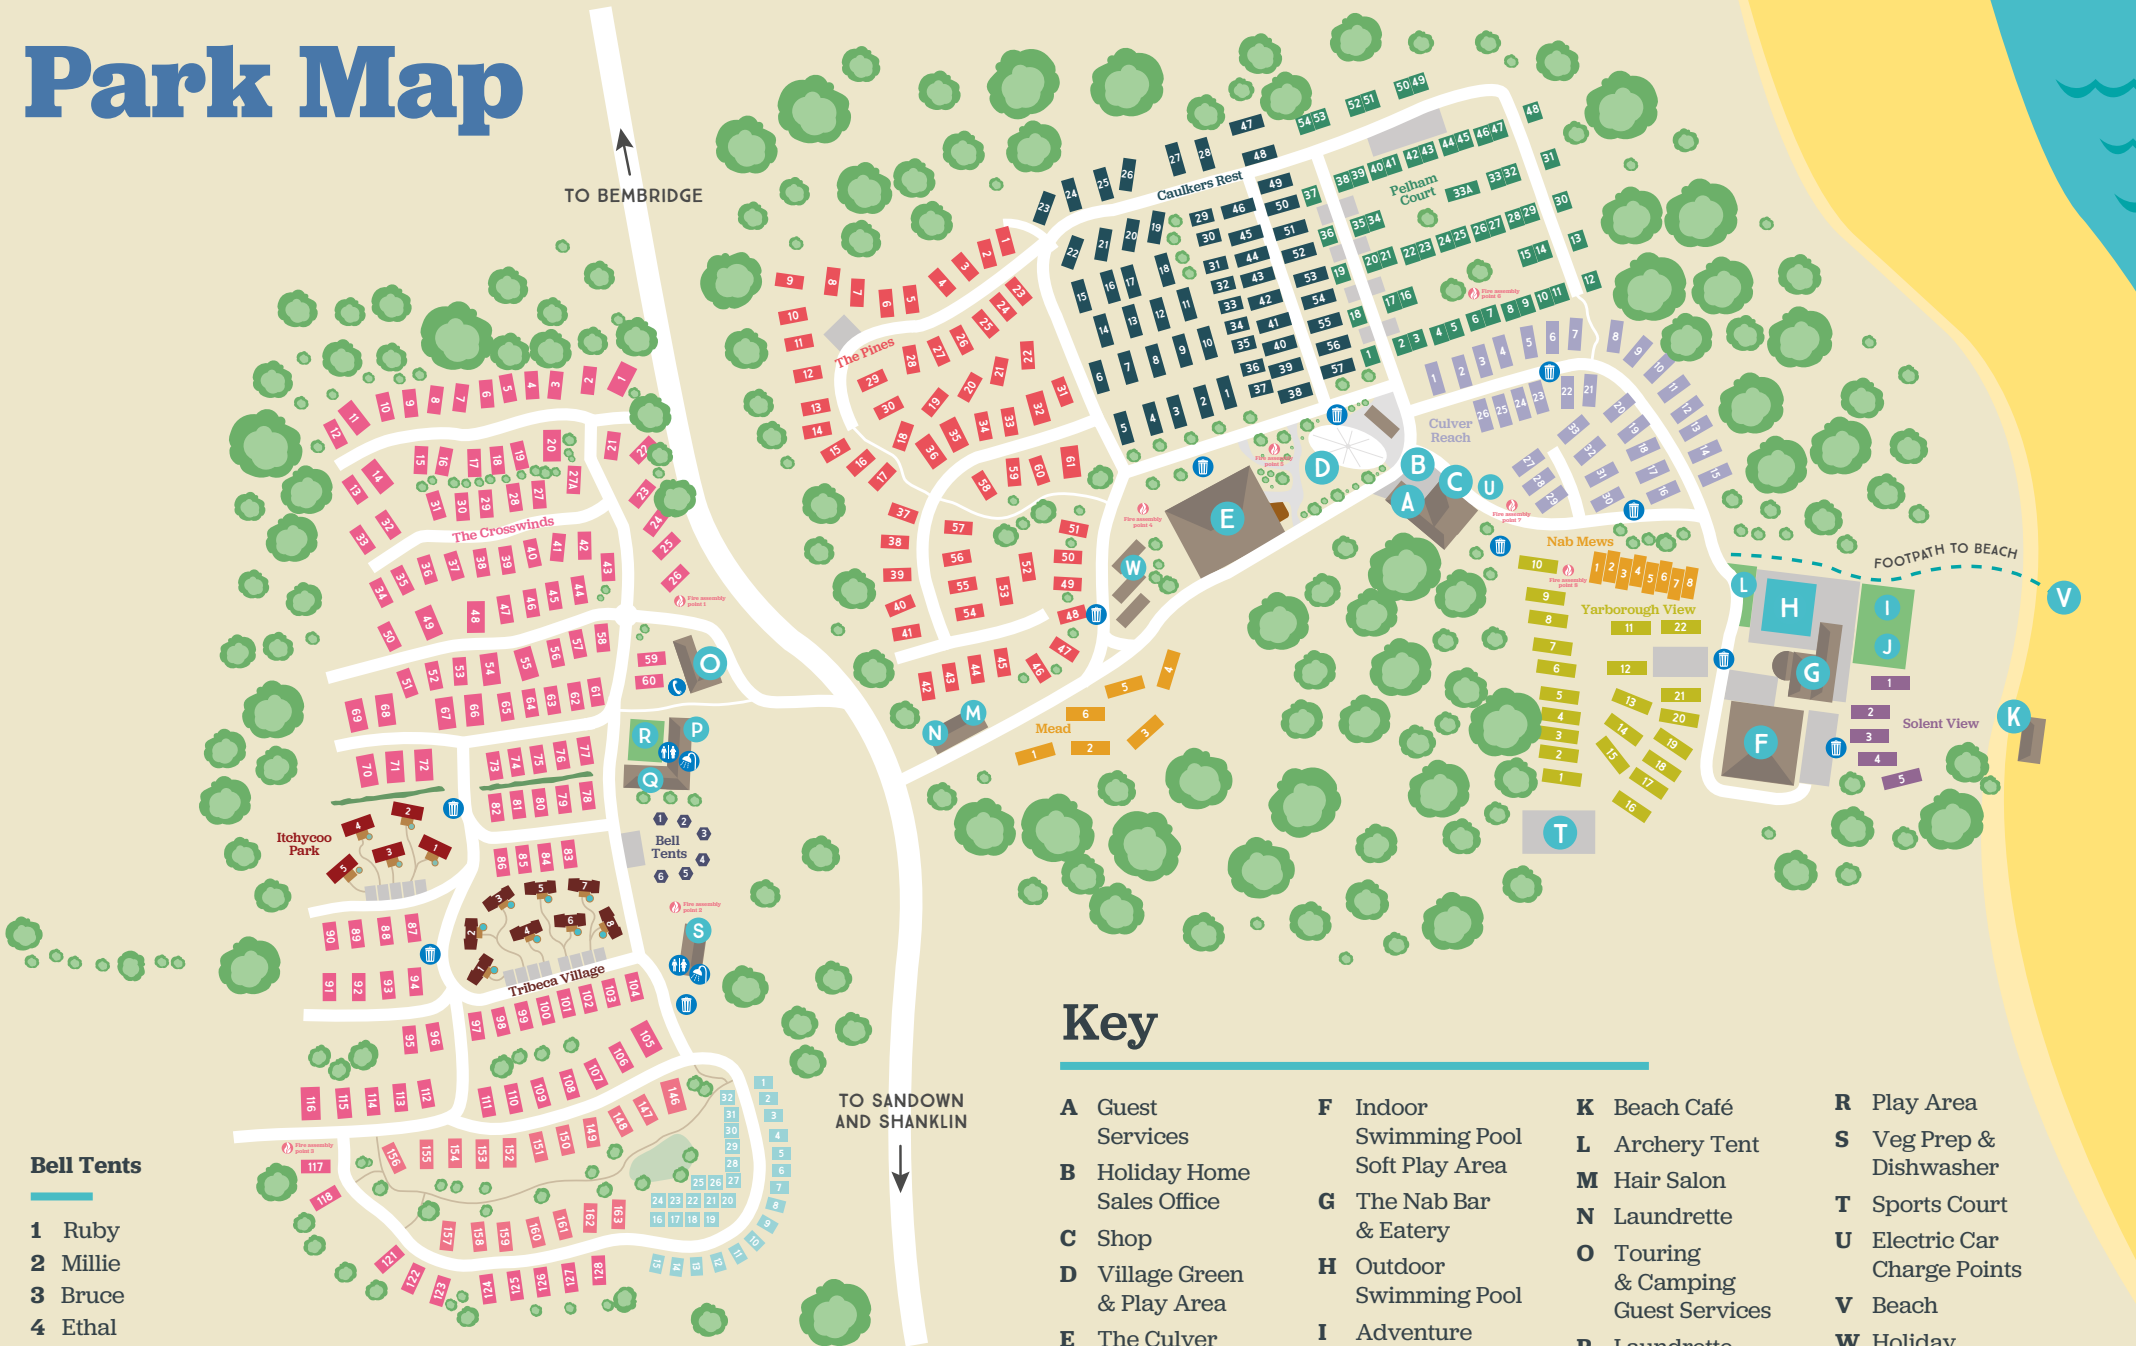

# Park Map

## Bell Tents

- 1 Ruby
- 2 Millie
- 3 Bruce
- 4 Ethal
- 5 Betsy
- 6 Cliff

## Key

- |                                    |   |   |  |
|------------------------------------|---|---|--|
| <b>A</b> Guest Services            | <b>F</b> Indoor Swimming Pool<br>Soft Play Area | <b>K</b> Beach Café                       | <b>R</b> Play Area                     |
| <b>B</b> Holiday Home Sales Office | <b>G</b> The Nab Bar & Eatery                   | <b>L</b> Archery Tent                     | <b>S</b> Veg Prep & Dishwasher         |
| <b>C</b> Shop                      | <b>H</b> Outdoor Swimming Pool                  | <b>M</b> Hair Salon                       | <b>T</b> Sports Court                  |
| <b>D</b> Village Green & Play Area | <b>I</b> Adventure Playground                   | <b>N</b> Laundrette                       | <b>U</b> Electric Car Charge Points    |
| <b>E</b> The Culver Arcade         | <b>J</b> Crazy Golf                             | <b>O</b> Touring & Camping Guest Services | <b>V</b> Beach                         |
|                                    |   | <b>P</b> Laundrette                       | <b>W</b> Holiday Home Sales Showground |
|                                    |   | <b>Q</b> Veg Prep & Dishwasher            |  |